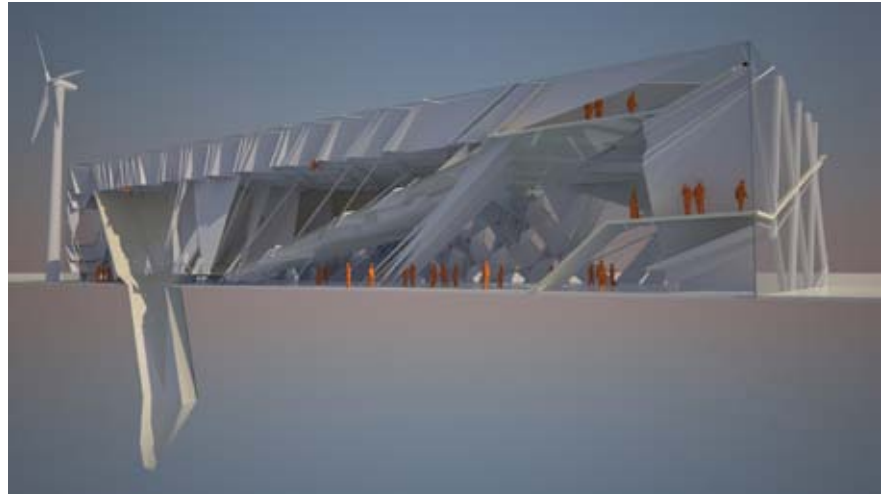

structure developed from a coral diagram  
plan view

The first centre has been under development for the last eighteen months and will be

located in North West London - in a particular area known as the 'Golden Triangle'.

As part of a 100-acre redevelopment, World Dive Centres will provide the anchor attraction and underpin the regeneration and rejuvenation of one of the wealthiest areas in South East England.

section showing the deep water diving area  
perspective view