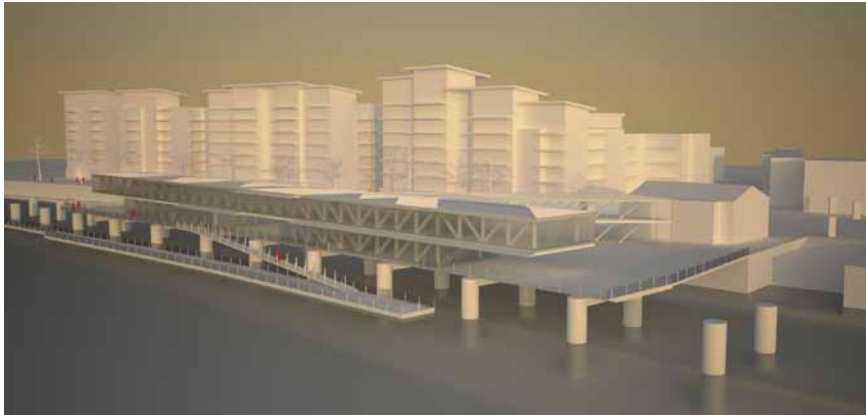

AHOY CENTRE

river side

AHOY Centre, London

The Ahoy Centre is a charity which provides and teaches sailing and other river related activities, especially to people with disabilities and disadvantaged youth. The new 2-storey building will be situated on the adjacent disused coal jetty. It will include teaching and workshop facilities, communal spaces, a floating marine exhibition and mooring for houseboats and tall ships.

Client: AHoy Centre
Status: planning
Value: £ 7m

bird's eye view

the shore promenade

mooring facilities for tall ships